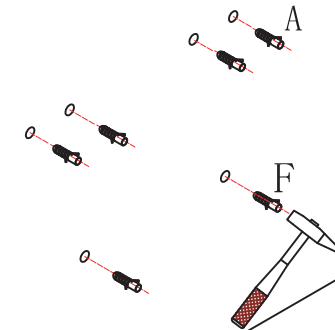

ELEGANT

FURNITURE & LIGHTING™

Assembly instructions

VF43048WH / VF43048WB
VF43048CG

Step 1

Wall

Step 2

Wall

Hardware

NO.	Parts	QTY	NO.	Parts	QTY
A	 (M6*1.18")	4	D	 (T4*0.55")	2
B		2	E	 (M6*2.36")	2
C	 (T4*1.38")	4	F	 (M8*1.18")	2

Tools

Step 3

Wall

Step 5

Step 4

Finished