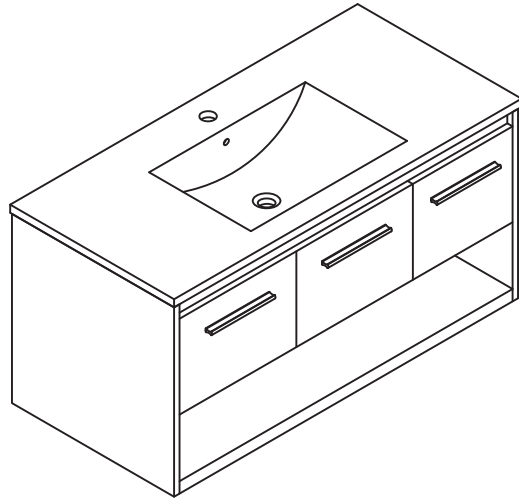

ELEGANT

FURNITURE & LIGHTING™

Assembly instructions

VF43048WH / VF43048WB
VF43048CG

Step 1

Wall

Step 2

Wall

Hardware

NO.	Parts	QTY	NO.	Parts	QTY
A	 (M6*1.18")	4	D	 (T4*0.55")	2
B		2	E	 (M6*2.36")	2
C	 (T4*1.38")	4	F	 (M8*1.18")	2

Tools

Step 3

Wall

Step 5

Step 4

Finished